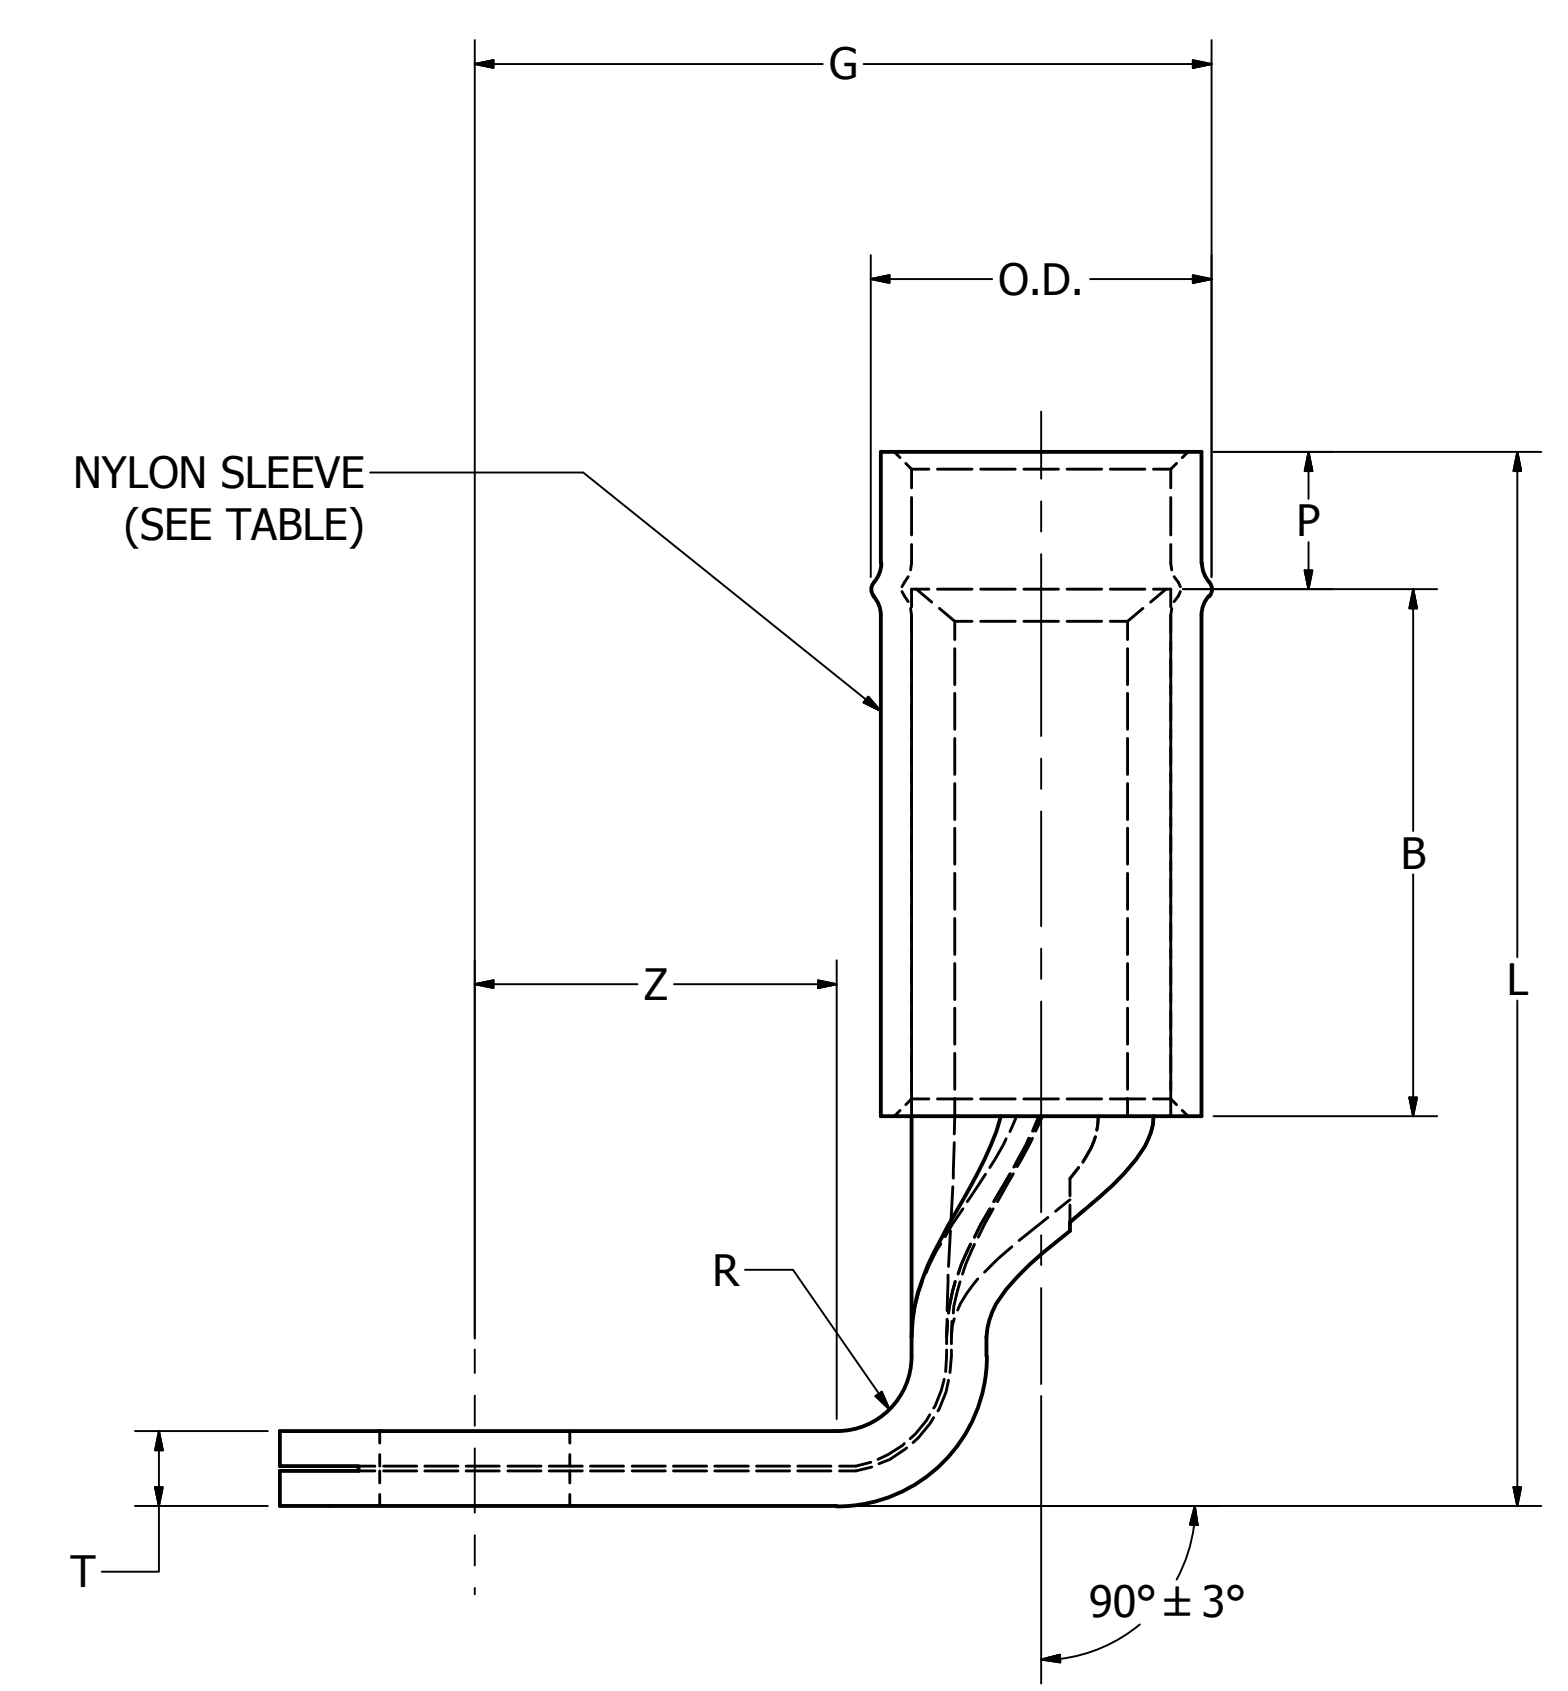

REV	DATE	DESCRIPTION	ECO	BY	C'H'K.
E	01/16/2013	REDRAW IN INVENTOR	29970	PM	MB

TOLERANCE VARIATIONS:
* ±.005
∓ ±.010
► ±.015

INSULUG SIZE	COLOR CODE
8C	RED
6C	BLUE
4C	YELLOW
2C	RED
1C	WHITE
25	BLUE
26	YELLOW

1. NOTES:
   1. MATERIAL : CONNECTOR - COPPER TUBE.
   2. FINISH : CONNECTOR - TIN-PLATED.

TO ORDER BURNDY® PRODUCTS CALL		90° INSULUG™ (COPPER CABLE)	
UNITED STATES 1-800-346-4175 (LONDONDERRY, NH)		ITEM NO: N/A	
CANADA: 1-800-361-6975 (QUEBEC) 1-800-387-6487 (ALL OTHER PROVINCES)		CAT. NO: YAEV-RS- (TABLE)	
FOR PRODUCT INFO: http://www.burndy.com		DRAWN BY: R.J.P 01/07/1954	
		CHECKER: R.L. 01/08/1954	
		DSN APRVL: --	
		MFG APRVL: --	
		QA APRVL: --	
		MKT APRVL: --	
		PROD FAM: --	
		DRAWING NO	
		PROJECT #: --	
		SIZE	
		DOCUMENT TYPE: SALES	
		REL LEVEL: Released	
		D	
		SD029736-01	
		SHEET 1 OF 1	
		E