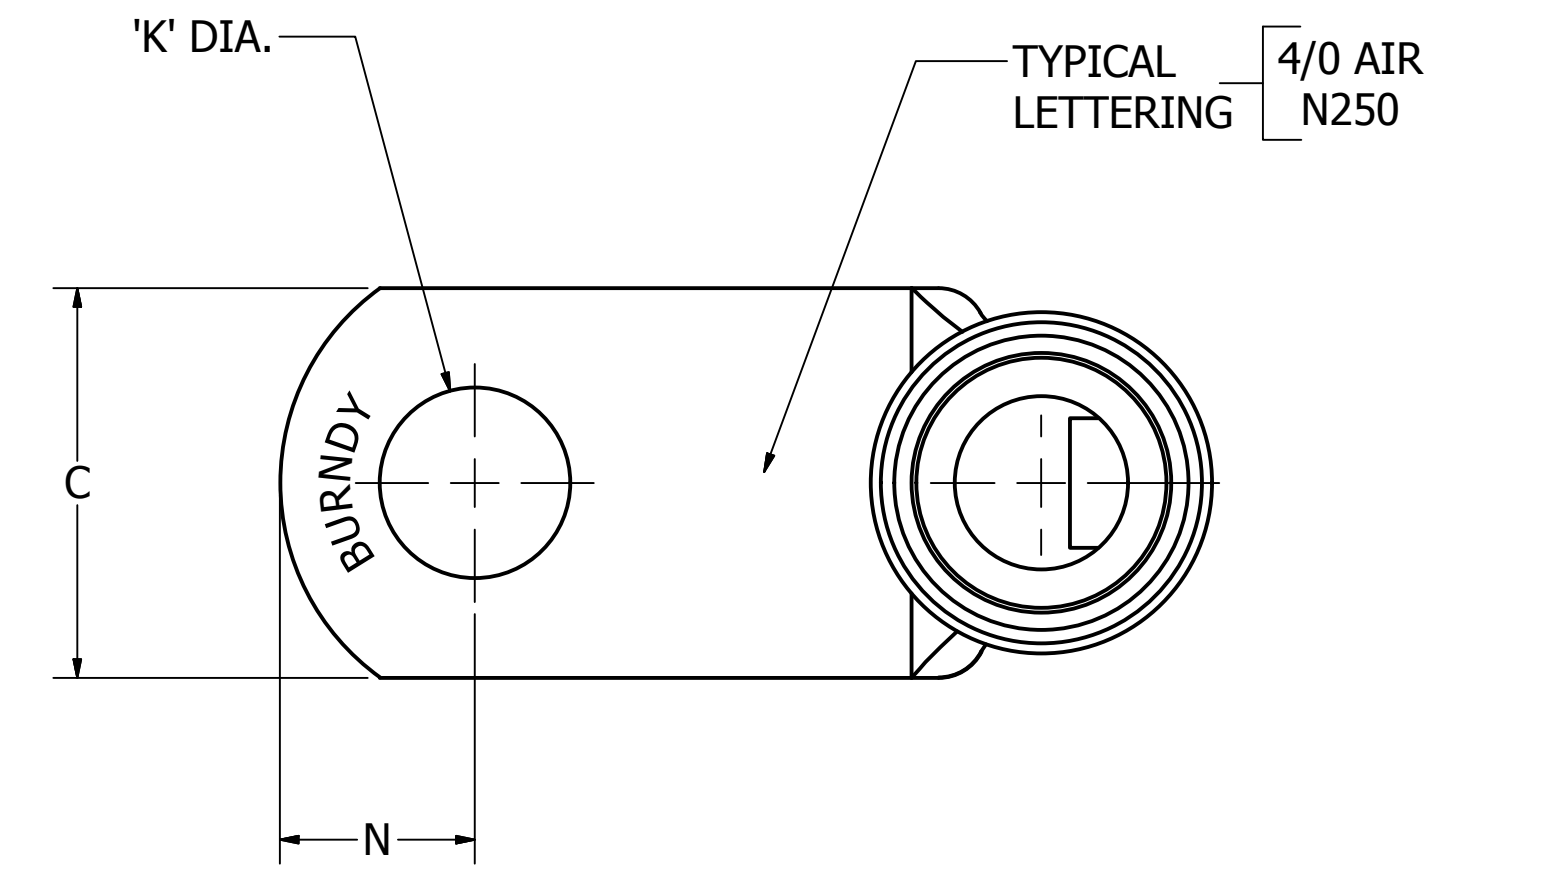

REV	DATE	DESCRIPTION	ECO	BY	C'H'K.
E	01/16/2013	REDRAW IN INVENTOR	29970	PM	MB

TOLERANCE VARIATIONS:
* ±.005
∓ ±.010
► ±.015

INSULUG SIZE	COLOR CODE
8C	RED
6C	BLUE
4C	YELLOW
2C	RED
1C	WHITE
25	BLUE
26	YELLOW

1. NOTES:
   1. MATERIAL : CONNECTOR - COPPER TUBE.
   2. FINISH : CONNECTOR - TIN-PLATED.

TO ORDER BURNDY® PRODUCTS CALL		90° INSULUG™ (COPPER CABLE)	
UNITED STATES 1-800-346-4175 (LONDONDERRY, NH)		ITEM NO: N/A	
CANADA: 1-800-361-6975 (QUEBEC) 1-800-387-6487 (ALL OTHER PROVINCES)		CAT. NO: YAEV-RS- (TABLE)	
FOR PRODUCT INFO: http://www.burndy.com		DRAWN BY: R.J.P 01/07/1954	
		CHECKER: R.L. 01/08/1954	
		DSN APRVL: --	
		MFG APRVL: --	
		QA APRVL: --	
		MKT APRVL: --	
		PROD FAM: --	
		DRAWING NO	
		PROJECT #: --	
		SIZE	
		DOCUMENT TYPE: SALES	
		REL LEVEL: Released	
		D	
		SD029736-01	
		SHEET 1 OF 1	
		E